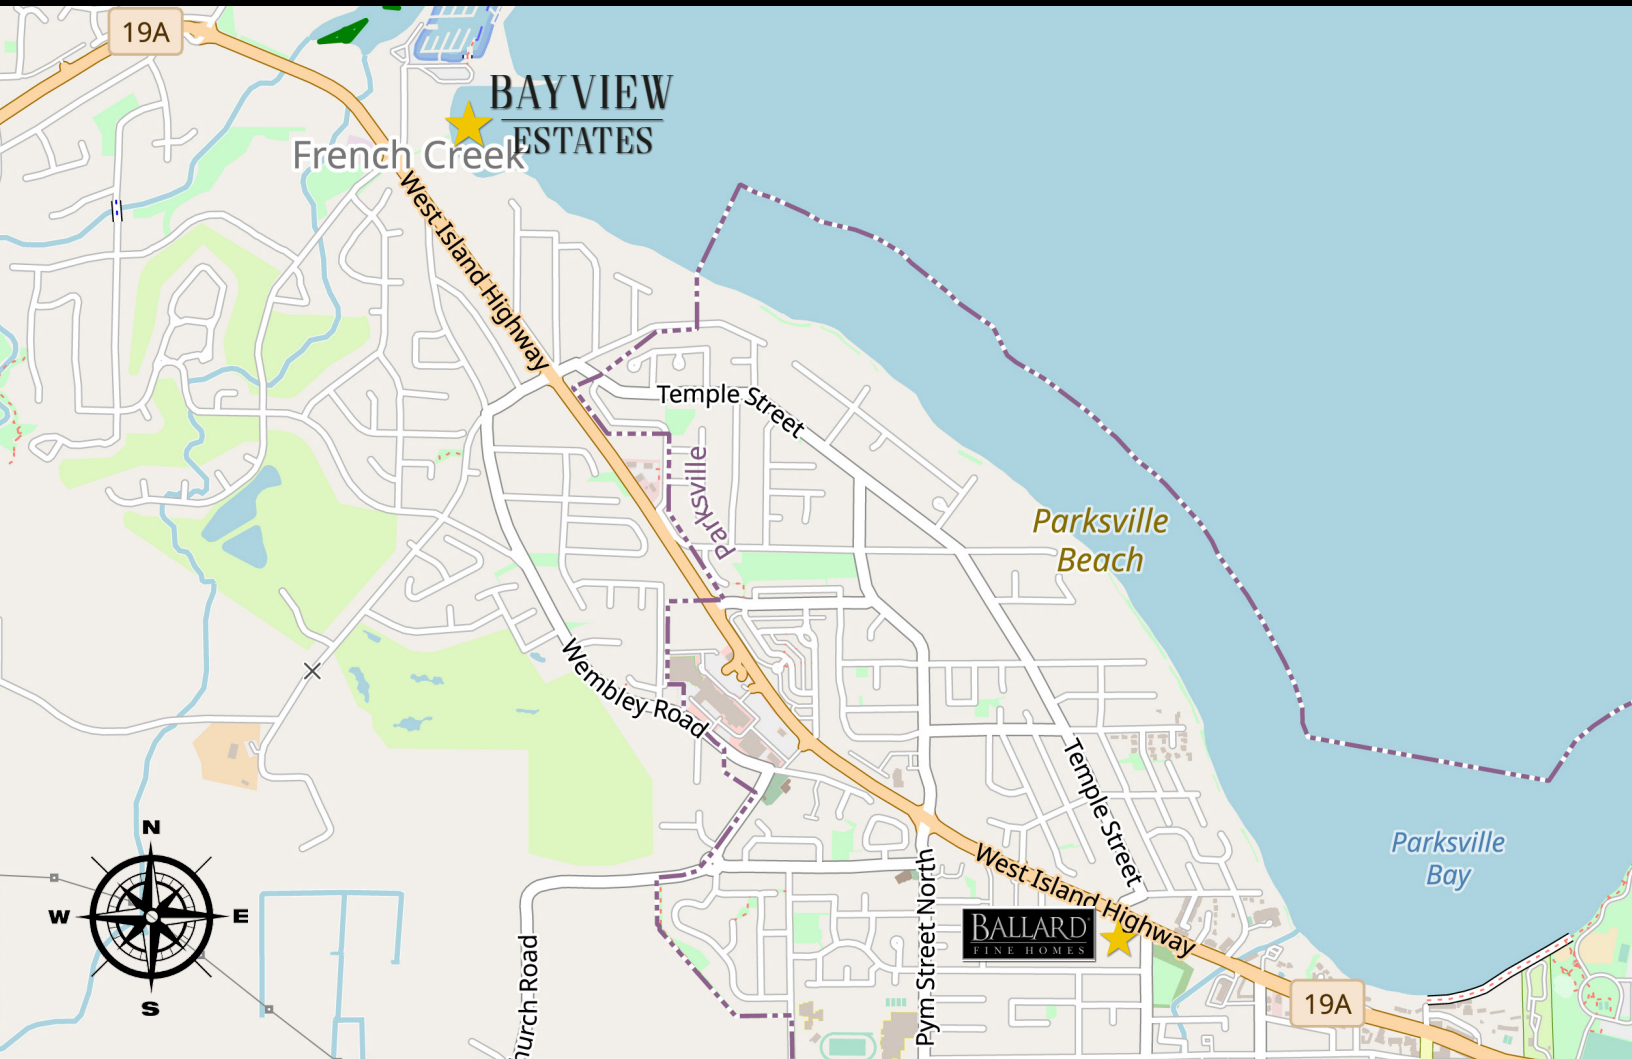

BAY VIEW ESTATES

BALLARD
FINE HOMES

Dream Building
is **WHAT** we do.

Reserve Your Lot Today!

250-586-9077